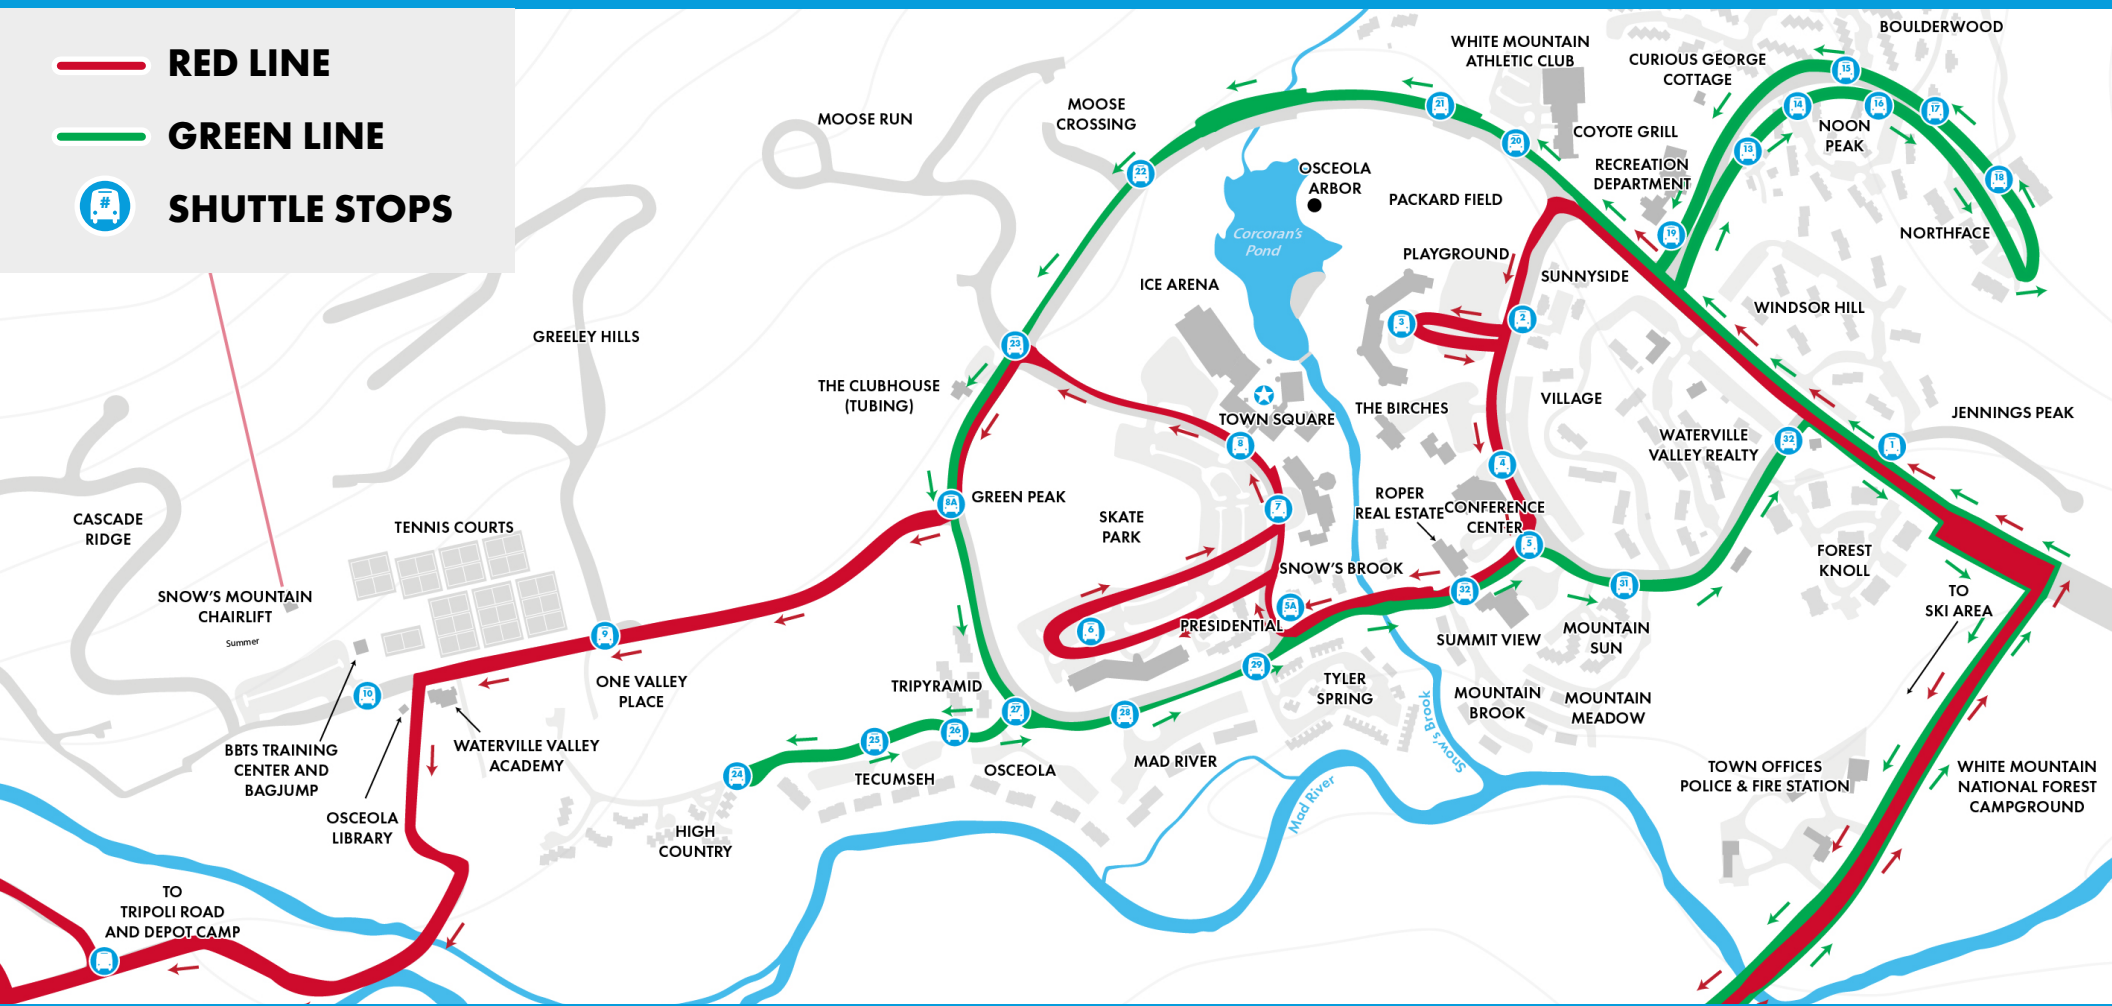

RESORT SHUTTLE

- **RED LINE**
- **GREEN LINE**
- SHUTTLE STOPS**

WEEKEND/HOLIDAY SCHEDULE

BUS CYCLES THROUGH EVERY 30 MINUTES

PLEASE NOTE: Buses run continuously from the Base Area to all stops until 5:00pm.